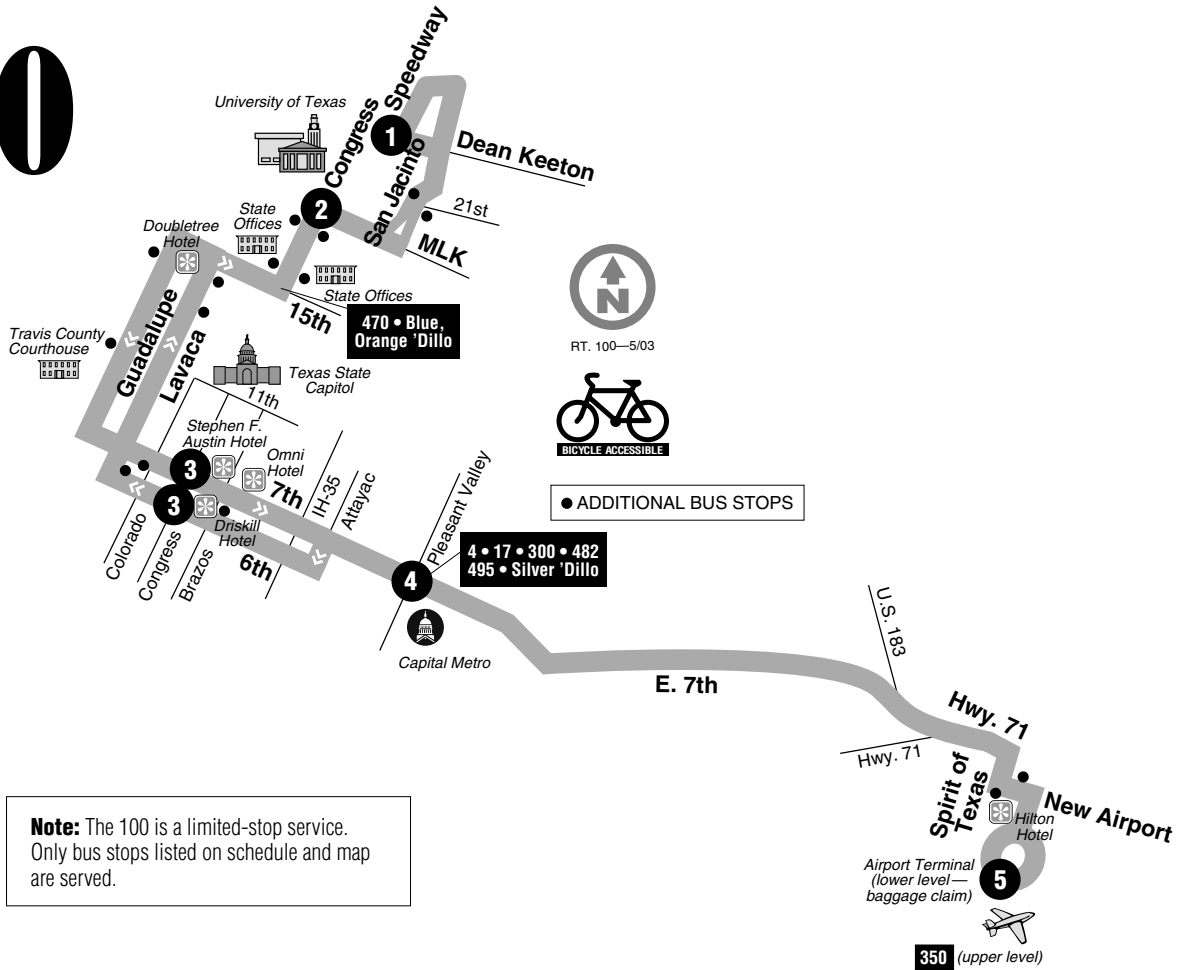

ROUTE 100

Airport Limited

Outbound—To Airport

100 WEEKDAYS/OUTBOUND

1 DEAN KEETON AT SPEEDWAY	2 CONGRESS AT 18TH	3 7TH AT CONGRESS	4 E. 7TH AT PLEASANT VALLEY	5 AIRPORT LOWER LEVEL	To Route/Garage
—	4:50	4:59	5:06	5:18	
—	5:30	5:39	5:46	5:58	
6:04	6:10	6:19	6:26	6:38	
6:42	6:48	6:58	7:05	7:18	
7:22	7:28	7:38	7:45	7:58	
8:02	8:08	8:18	8:25	8:38	
8:42	8:48	8:58	9:05	9:18	
9:24	9:30	9:38	9:45	9:58	
10:04	10:10	10:18	10:25	10:38	
10:44	10:50	10:58	11:05	11:18	
11:24	11:30	11:38	11:45	11:58	
12:04	12:10	12:18	12:25	12:38	
12:44	12:50	12:58	1:05	1:18	
1:24	1:30	1:38	1:45	1:58	
2:04	2:10	2:18	2:25	2:38	
2:44	2:50	2:58	3:05	3:18	
3:24	3:30	3:38	3:45	3:58	
4:04	4:10	4:18	4:25	4:38	
4:44	4:50	4:58	5:05	5:18	
5:24	5:30	5:38	5:45	5:58	
6:04	6:10	6:18	6:25	6:38	
6:44	6:50	6:58	7:05	7:18	
7:24	7:30	7:37	7:44	7:56	
8:04	8:10	8:17	8:24	8:36	
8:44	8:50	8:57	9:04	9:16	
9:24	9:30	9:37	9:44	9:56	
10:04	10:10	10:17	10:24	10:36	
10:44	10:50	10:57	11:04	11:16	

Inbound—To Downtown/UT Campus

100 WEEKDAYS/INBOUND

5 AIRPORT LOWER LEVEL	4 E. 7TH AT PLEASANT VALLEY	3 6TH AT CONGRESS	2 CONGRESS AT 18TH	1 DEAN KEETON AT SPEEDWAY	To Route/Garage
5:20	5:31	5:39	5:46	5:55	
6:00	6:11	6:19	6:26	6:35	
6:40	6:51	6:59	7:07	7:16	
7:20	7:31	7:39	7:47	7:56	
8:00	8:11	8:19	8:27	8:36	
8:40	8:51	8:59	9:06	9:14	
9:20	9:31	9:39	9:46	9:54	
10:00	10:11	10:19	10:26	10:34	
10:40	10:51	10:59	11:06	11:14	
11:20	11:31	11:39	11:46	11:54	
12:00	12:11	12:19	12:26	12:34	
12:40	12:51	12:59	1:06	1:14	
1:20	1:31	1:39	1:46	1:54	
2:00	2:12	2:19	2:27	2:36	
2:40	2:52	2:59	3:07	3:16	
3:20	3:32	3:39	3:47	3:56	
4:00	4:12	4:19	4:27	4:36	
4:40	4:52	4:59	5:07	5:16	
5:20	5:32	5:39	5:47	5:56	
6:00	6:12	6:19	6:27	6:36	
6:40	6:50	6:57	7:04	7:12	
7:20	7:30	7:37	7:44	7:52	
8:00	8:10	8:17	8:24	8:32	
8:40	8:50	8:57	9:04	9:12	
9:20	9:30	9:37	9:44	9:52	
10:00	10:10	10:17	10:24	10:32	
10:40	10:50	10:57	11:04	11:12	G
11:20	11:30	11:37	11:44	11:52	G