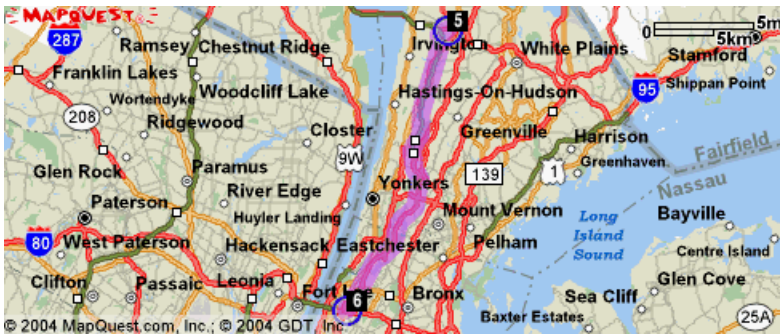

[Click Here to Learn More](#)

**Directions**

[Print](#) | [E-Mail](#) | [Download to PDA](#) | [Reverse](#) | [New Directions](#) | [Revise](#)

28 Dekalb Ave, White Plains, NY 10605-1414 US - [Hotel Offers](#) - [Flight Deals](#)

10 Thomas Cir Nw, Washington, DC 20005-4176 US - [Hotel Offers](#) - [Flight Deals](#)

**Maneuvers**

- | Maneuvers                                                          | Distance   | Maps                 |
|--------------------------------------------------------------------|------------|----------------------|
| 1: Start out going NORTH on DEKALB AVE toward MAPLE AVE.           | 0.1 miles  | <a href="#">Map</a>  |
| 2: Turn RIGHT onto MAPLE AVE.                                      | 0.1 miles  | <a href="#">Map</a>  |
| 3: Turn LEFT onto BLOOMINGDALE RD.                                 | <0.1 miles | <a href="#">Map</a>  |
| 4: Merge onto I-287 W/CROSS WESTCHESTER EXPY toward TAPPAN ZEE BR. | 5.2 miles  | <a href="#">Map</a>  |
| 5: Merge onto I-87 S toward NEW YORK CITY (Portions toll).         | 16.6 miles | <a href="#">Hide</a> |

- |                                                                                   |            |                      |
|-----------------------------------------------------------------------------------|------------|----------------------|
| 6: Merge onto I-95 S via EXIT 7 toward GEO WASHINGTON BR/TRENTON (Portions toll). | 56.1 miles | <a href="#">Hide</a> |
|-----------------------------------------------------------------------------------|------------|----------------------|

Hotels

[About these results](#)

8: NEW JERSEY TURNPIKE S becomes I-295 S (Portions toll). 5.5 miles [Hide](#)

9: Merge onto I-95 S via the exit on the LEFT toward BALTIMORE (Portions toll). 98.9 miles [Hide](#)