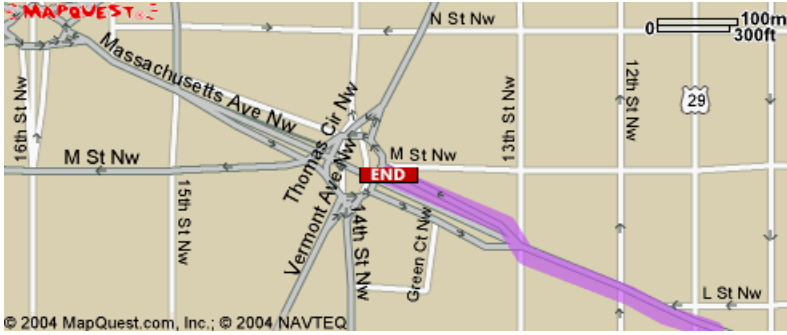

Hotels

[About these results](#)

8: NEW JERSEY TURNPIKE S becomes I-295 S (Portions toll). 5.5 miles [Hide](#)

9: Merge onto I-95 S via the exit on the LEFT toward BALTIMORE (Portions toll). 98.9 miles [Hide](#)

10: Take the BALTIMORE-WASHINGTON PARKWAY exit- EXIT 22B- toward WASHINGTON. 0.3 miles [Hide](#)

11: Merge onto MD-295 S. 5.1 miles [Hide](#)

12: Take the exit toward WASHINGTON. 0.6 miles [Hide](#)

13: Merge onto NEW YORK AVE NE. 4.7 miles [Hide](#)

14: NEW YORK AVE NE becomes MT VERNON PL NW. 0.1 miles [Hide](#)

15: MT VERNON PL NW becomes MASSACHUSETTS AVE NW. 0.4 miles [Hide](#)

16: End at 10 THOMAS CIR NW WASHINGTON DC

[Hide](#)

**Total Est. Time:** 4 hours , 19 minutes

**Total Est. Distance:** 262.99 miles

**Need a place to stay?**

- [Discount Hotel Rooms](#)  
Our Exclusive Rates Come With  
— A 110% Lowest Price Guarantee  
[www.CheapTickets.com](http://www.CheapTickets.com)
- [Hotels For Less](#)  
Travelocity Great Rates  
— Great Rooms. Guaranteed.  
[www.travelocity.com](http://www.travelocity.com)