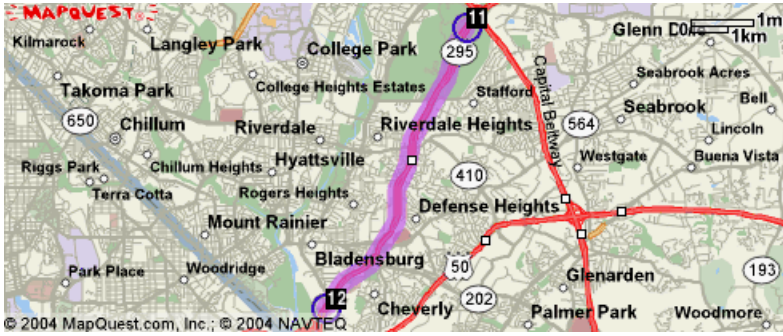

Hotels

[About these results](#)

8: NEW JERSEY TURNPIKE S becomes I-295 S (Portions toll). 5.5 miles [Hide](#)

9: Merge onto I-95 S via the exit on the LEFT toward BALTIMORE (Portions toll). 98.9 miles [Hide](#)

10: Take the BALTIMORE-WASHINGTON PARKWAY exit- EXIT 22B- toward WASHINGTON. 0.3 miles [Hide](#)

11: Merge onto MD-295 S. 5.1 miles [Hide](#)

12: Take the exit toward WASHINGTON. 0.6 miles [Hide](#)

13: Merge onto NEW YORK AVE NE. 4.7 miles [Hide](#)

14: NEW YORK AVE NE becomes MT VERNON PL NW. 0.1 miles [Hide](#)

15: MT VERNON PL NW becomes MASSACHUSETTS AVE NW. 0.4 miles [Hide](#)

16: End at 10 THOMAS CIR NW WASHINGTON DC

[Hide](#)

**Total Est. Time:** 4 hours , 19 minutes