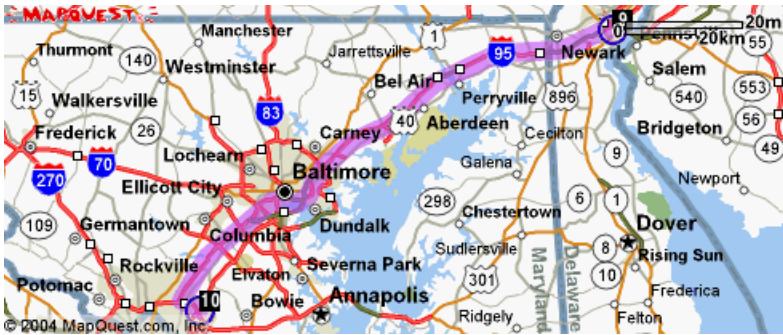

10 Thomas Cir Nw, Washington, DC 20005-4176 US - [Hotel Offers](#) - [Flight Deals](#)

**Maneuvers**

- | Maneuvers                                                          | Distance   | Maps                 |
|--------------------------------------------------------------------|------------|----------------------|
| 1: Start out going NORTH on DEKALB AVE toward MAPLE AVE.           | 0.1 miles  | <a href="#">Map</a>  |
| 2: Turn RIGHT onto MAPLE AVE.                                      | 0.1 miles  | <a href="#">Map</a>  |
| 3: Turn LEFT onto BLOOMINGDALE RD.                                 | <0.1 miles | <a href="#">Map</a>  |
| 4: Merge onto I-287 W/CROSS WESTCHESTER EXPY toward TAPPAN ZEE BR. | 5.2 miles  | <a href="#">Map</a>  |
| 5: Merge onto I-87 S toward NEW YORK CITY (Portions toll).         | 16.6 miles | <a href="#">Hide</a> |

Hotels

[About these results](#)

8: NEW JERSEY TURNPIKE S becomes I-295 S (Portions toll). 5.5 miles [Hide](#)

9: Merge onto I-95 S via the exit on the LEFT toward BALTIMORE (Portions toll). 98.9 miles [Hide](#)

10: Take the BALTIMORE-WASHINGTON PARKWAY exit- EXIT 22B- toward WASHINGTON. 0.3 miles [Hide](#)

11: Merge onto MD-295 S. 5.1 miles [Hide](#)

12: Take the exit toward WASHINGTON. 0.6 miles [Hide](#)

13: Merge onto NEW YORK AVE NE. 4.7 miles [Hide](#)

14: NEW YORK AVE NE becomes MT VERNON PL NW. 0.1 miles [Hide](#)

15: MT VERNON PL NW becomes MASSACHUSETTS AVE NW. 0.4 miles [Hide](#)

16: End at 10 THOMAS CIR NW WASHINGTON DC

[Hide](#)

**Total Est. Time:** 4 hours , 19 minutes