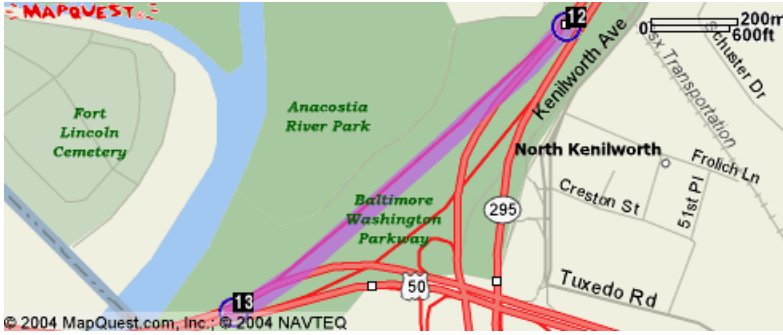

Hotels

[About these results](#)

8: NEW JERSEY TURNPIKE S becomes I-295 S (Portions toll). 5.5 miles [Hide](#)

9: Merge onto I-95 S via the exit on the LEFT toward BALTIMORE (Portions toll). 98.9 miles [Hide](#)

10: Take the BALTIMORE-WASHINGTON PARKWAY exit- EXIT 22B- toward WASHINGTON. 0.3 miles [Hide](#)

11: Merge onto MD-295 S. 5.1 miles [Hide](#)

12: Take the exit toward WASHINGTON. 0.6 miles [Hide](#)

13: Merge onto NEW YORK AVE NE. 4.7 miles [Hide](#)

14: NEW YORK AVE NE becomes MT VERNON PL NW. 0.1 miles [Hide](#)

15: MT VERNON PL NW becomes MASSACHUSETTS AVE NW. 0.4 miles [Hide](#)

16: End at 10 THOMAS CIR NW WASHINGTON DC

[Hide](#)

**Total Est. Time:** 4 hours , 19 minutes