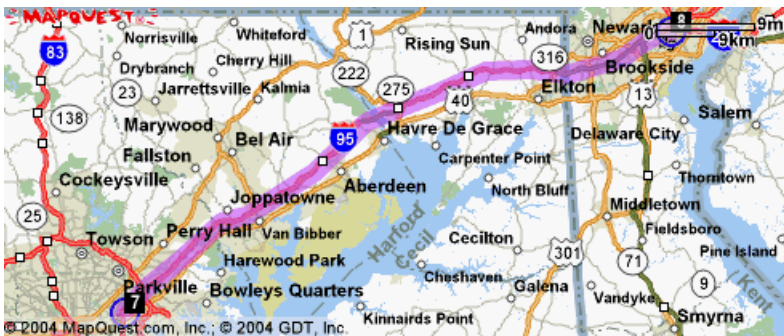

Need Cheap Hotel Rates?

Find discount group hotel rates. Search 57000 hotels. Book and save! www.Groop.com

Hotels Search

[About these results](#)

Maneuvers Distance Maps

1: Start out going SOUTHWEST on THOMAS CIR NW toward VERMONT AVE NW. 0.1 miles [Hide](#)

2: Turn RIGHT onto MASSACHUSETTS AVE NW. 0.4 miles [Hide](#)

3: MASSACHUSETTS AVE NW becomes MT VERNON PL NW. 0.1 miles [Hide](#)

4: MT VERNON PL NW becomes NEW YORK AVE NW. 4.7 miles [Hide](#)

5: Merge onto MD-295 N via the exit on the LEFT toward BALTIMORE. 27.5 miles [Hide](#)

6: Merge onto HARBOR TUNNEL TRWY/I-895 N (Portions toll). 10.4 miles [Hide](#)

7: HARBOR TUNNEL TRWY/I-895 N becomes I-95 N (Portions toll). 58.9 miles [Hide](#)

8: Merge onto I-295 N toward NEW JERSEY TURNPIKE/DEL MEM BR/NJ-NY. 6.4 miles [Hide](#)

9: I-295 N becomes NEW JERSEY TURNPIKE N (Portions toll). 122.4 miles [Hide](#)

10: NEW JERSEY TURNPIKE N becomes I-95 N. 2.1 miles [Hide](#)

11: Take the I-87 exit- EXIT 1C- toward MAJ DEEGAN EXPWY/ALBANY/QUEENS. 0.2 miles [Map](#)