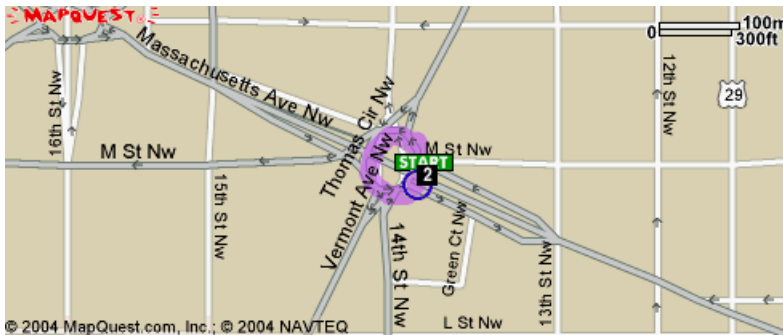

Need Cheap Hotel Rates?

Find discount group hotel rates. Search 57000 hotels. Book and save! www.Groop.com

Hotels Search

[About these results](#)

Maneuvers Distance Maps

1: Start out going SOUTHWEST on THOMAS CIR NW toward VERMONT AVE NW. 0.1 miles [Hide](#)

2: Turn RIGHT onto MASSACHUSETTS AVE NW. 0.4 miles [Hide](#)

3: MASSACHUSETTS AVE NW becomes MT VERNON PL NW. 0.1 miles [Hide](#)

4: MT VERNON PL NW becomes NEW YORK AVE NW. 4.7 miles [Hide](#)

5: Merge onto MD-295 N via the exit on the LEFT toward BALTIMORE. 27.5 miles [Hide](#)

6: Merge onto HARBOR TUNNEL TRWY/I-895 N (Portions toll). 10.4 miles [Hide](#)

7: HARBOR TUNNEL TRWY/I-895 N becomes I-95 N (Portions toll). 58.9 miles [Hide](#)

8: Merge onto I-295 N toward NEW JERSEY TURNPIKE/DEL MEM BR/NJ-NY. 6.4 miles [Hide](#)

9: I-295 N becomes NEW JERSEY TURNPIKE N (Portions toll). 122.4 miles [Hide](#)

10: NEW JERSEY TURNPIKE N becomes I-95 N. 2.1 miles [Hide](#)

11: Take the I-87 exit- EXIT 1C- toward MAJ DEEGAN EXPWY/ALBANY/QUEENS. 0.2 miles [Map](#)