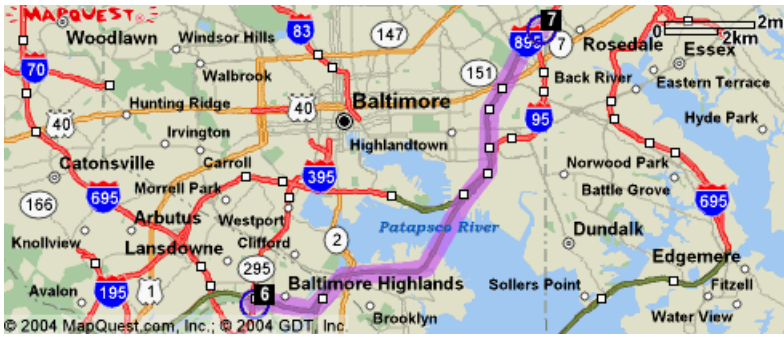

Need Cheap Hotel Rates?

Find discount group hotel rates. Search 57000 hotels. Book and save! www.Groop.com

Hotels Search

[About these results](#)

Maneuvers Distance Maps

1: Start out going SOUTHWEST on THOMAS CIR NW toward VERMONT AVE NW. 0.1 miles [Hide](#)

2: Turn RIGHT onto MASSACHUSETTS AVE NW. 0.4 miles [Hide](#)

3: MASSACHUSETTS AVE NW becomes MT VERNON PL NW. 0.1 miles [Hide](#)

4: MT VERNON PL NW becomes NEW YORK AVE NW. 4.7 miles [Hide](#)

5: Merge onto MD-295 N via the exit on the LEFT toward BALTIMORE. 27.5 miles [Hide](#)

6: Merge onto HARBOR TUNNEL TRWY/I-895 N (Portions toll). 10.4 miles [Hide](#)

7: HARBOR TUNNEL TRWY/I-895 N becomes I-95 N (Portions toll). 58.9 miles [Hide](#)

8: Merge onto I-295 N toward NEW JERSEY TURNPIKE/DEL MEM BR/NJ-NY. 6.4 miles [Hide](#)

9: I-295 N becomes NEW JERSEY TURNPIKE N (Portions toll). 122.4 miles [Hide](#)

10: NEW JERSEY TURNPIKE N becomes I-95 N. 2.1 miles [Hide](#)

11: Take the I-87 exit- EXIT 1C- toward MAJ DEEGAN EXPWY/ALBANY/QUEENS. 0.2 miles [Map](#)