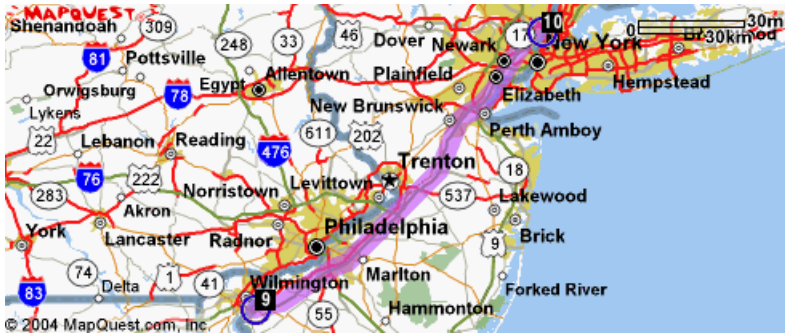

Need Cheap Hotel Rates?

Find discount group hotel rates. Search 57000 hotels. Book and save! www.Groop.com

Hotels Search

[About these results](#)

Maneuvers Distance Maps

1: Start out going SOUTHWEST on THOMAS CIR NW toward VERMONT AVE NW. 0.1 miles [Hide](#)

2: Turn RIGHT onto MASSACHUSETTS AVE NW. 0.4 miles [Hide](#)

3: MASSACHUSETTS AVE NW becomes MT VERNON PL NW. 0.1 miles [Hide](#)

4: MT VERNON PL NW becomes NEW YORK AVE NW. 4.7 miles [Hide](#)

5: Merge onto MD-295 N via the exit on the LEFT toward BALTIMORE. 27.5 miles [Hide](#)

6: Merge onto HARBOR TUNNEL TRWY/I-895 N (Portions toll). 10.4 miles [Hide](#)

7: HARBOR TUNNEL TRWY/I-895 N becomes I-95 N (Portions toll). 58.9 miles [Hide](#)

8: Merge onto I-295 N toward NEW JERSEY TURNPIKE/DEL MEM BR/NJ-NY. 6.4 miles [Hide](#)

9: I-295 N becomes NEW JERSEY TURNPIKE N (Portions toll). 122.4 miles [Hide](#)

10: NEW JERSEY TURNPIKE N becomes I-95 N. 2.1 miles [Hide](#)

11: Take the I-87 exit- EXIT 1C- toward MAJ DEEGAN EXPWY/ALBANY/QUEENS. 0.2 miles [Map](#)