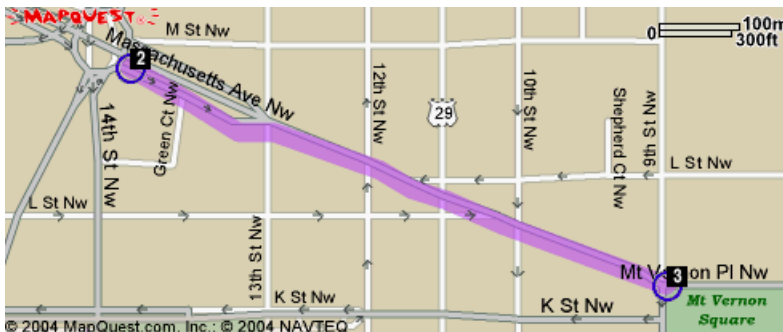

Need Cheap Hotel Rates?

Find discount group hotel rates. Search 57000 hotels. Book and save! www.Groop.com

Hotels Search

[About these results](#)

Maneuvers Distance Maps

1: Start out going SOUTHWEST on THOMAS CIR NW toward VERMONT AVE NW. 0.1 miles [Hide](#)

2: Turn RIGHT onto MASSACHUSETTS AVE NW. 0.4 miles [Hide](#)

3: MASSACHUSETTS AVE NW becomes MT VERNON PL NW. 0.1 miles [Hide](#)

4: MT VERNON PL NW becomes NEW YORK AVE NW. 4.7 miles [Hide](#)

5: Merge onto MD-295 N via the exit on the LEFT toward BALTIMORE. 27.5 miles [Hide](#)

6: Merge onto HARBOR TUNNEL TRWY/I-895 N (Portions toll). 10.4 miles [Hide](#)

7: HARBOR TUNNEL TRWY/I-895 N becomes I-95 N (Portions toll). 58.9 miles [Hide](#)

8: Merge onto I-295 N toward NEW JERSEY TURNPIKE/DEL MEM BR/NJ-NY. 6.4 miles [Hide](#)

9: I-295 N becomes NEW JERSEY TURNPIKE N (Portions toll). 122.4 miles [Hide](#)

10: NEW JERSEY TURNPIKE N becomes I-95 N. 2.1 miles [Hide](#)

11: Take the I-87 exit- EXIT 1C- toward MAJ DEEGAN EXPWY/ALBANY/QUEENS. 0.2 miles [Map](#)