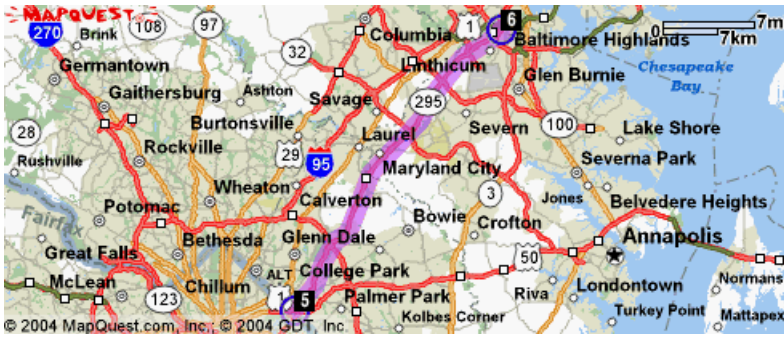

Need Cheap Hotel Rates?

Find discount group hotel rates. Search 57000 hotels. Book and save! www.Groop.com

Hotels Search

[About these results](#)

Maneuvers Distance Maps

1: Start out going SOUTHWEST on THOMAS CIR NW toward VERMONT AVE NW. 0.1 miles [Hide](#)

2: Turn RIGHT onto MASSACHUSETTS AVE NW. 0.4 miles [Hide](#)

3: MASSACHUSETTS AVE NW becomes MT VERNON PL NW. 0.1 miles [Hide](#)

4: MT VERNON PL NW becomes NEW YORK AVE NW. 4.7 miles [Hide](#)

5: Merge onto MD-295 N via the exit on the LEFT toward BALTIMORE. 27.5 miles [Hide](#)

6: Merge onto HARBOR TUNNEL TRWY/I-895 N (Portions toll). 10.4 miles [Hide](#)

7: HARBOR TUNNEL TRWY/I-895 N becomes I-95 N (Portions toll). 58.9 miles [Hide](#)

8: Merge onto I-295 N toward NEW JERSEY TURNPIKE/DEL MEM BR/NJ-NY. 6.4 miles [Hide](#)

9: I-295 N becomes NEW JERSEY TURNPIKE N (Portions toll). 122.4 miles [Hide](#)

10: NEW JERSEY TURNPIKE N becomes I-95 N. 2.1 miles [Hide](#)

11: Take the I-87 exit- EXIT 1C- toward MAJ DEEGAN EXPWY/ALBANY/QUEENS. 0.2 miles [Map](#)